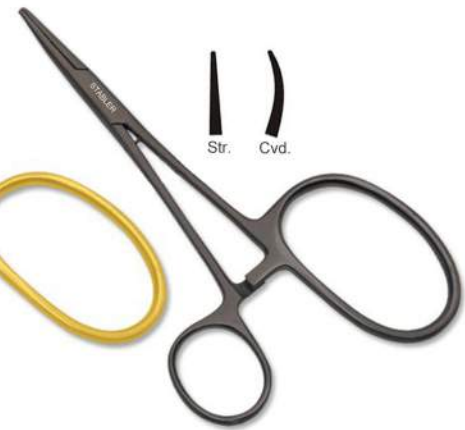

SI-336
Side Cutter Clamp
Size: 5.5" Str.
Full Black

SI-337
Side Cutter Clamp
Size: 5.5" Str.
Multicolor

SI-338
Side Cutter Clamp
Size: 5" Str.
Half Black

SI-339
Scissor Plier
Size: 5.5" Str.
Half Gold

SI-340
Scissor Plier
Size: 5.5" Str.
Full Black

SI-341
Clamp With One Large Loop
Size: 6" Str.
Half Gold

SI-342
Clamp With One Large Loop
Size: 6" Str.
Full Black

SCISSOR CLAMPS

SI-343
Scissor Clamp
Size: 5.5"
Half Gold

SI-344
Scissor Clamp
Size: 5.5"
Full Black