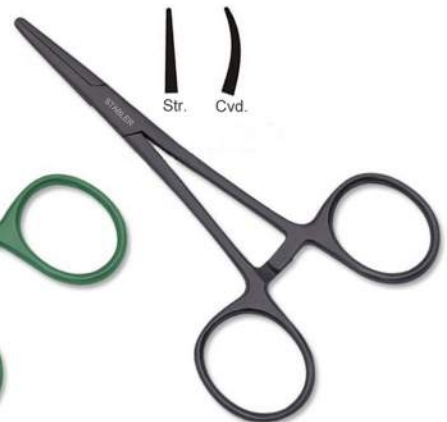

SI-315
Clamp
Size: Str. 5", Cvd. 5"
Satin with Black Dipped
Handle

SI-316
Clamp
Size: Str. 5", Cvd. 5"
Satin with Black Dipped
Handle

SI-317
Clamp
Size: Str. 5", Cvd. 5"
Satin with Green Dipped
Handle

SI-318
Clamp
Size: Str. 5", Cvd. 5"
Multicolor

BARB CLAMPS

SI-319
Eco-Barb Clamp
Size: 4.5", 5.5", 6", 7"
Str/Cvd. Satin

SI-320
Barb Clamp
Size: 4.5", 5.5", 6", 7"
Str/Cvd. Half Gold

SI-321
Barb Clamp
Size: 4.5", 5.5", 6", 7"
Str/Cvd. Half Green

SI-322
Barb Clamp
Size: 4.5", 5.5", 6", 7"
Str/Cvd. Half Green

SI-323
Barb Clamp
Size: 4.5", 5.5", 6", 7"
Str/Cvd. Satin
Satin With Black Dipped
Handle.

SI-324
Barb Clamp
Size: 4.5", 5.5", 6", 7"
Str/Cvd.
Black With Black Dipped
Handle.

SI-325
Barb Clamp
Size: 4.5", 5.5", 6", 7"
Str/Cvd.
Barb Clamp With One
Open Loop.